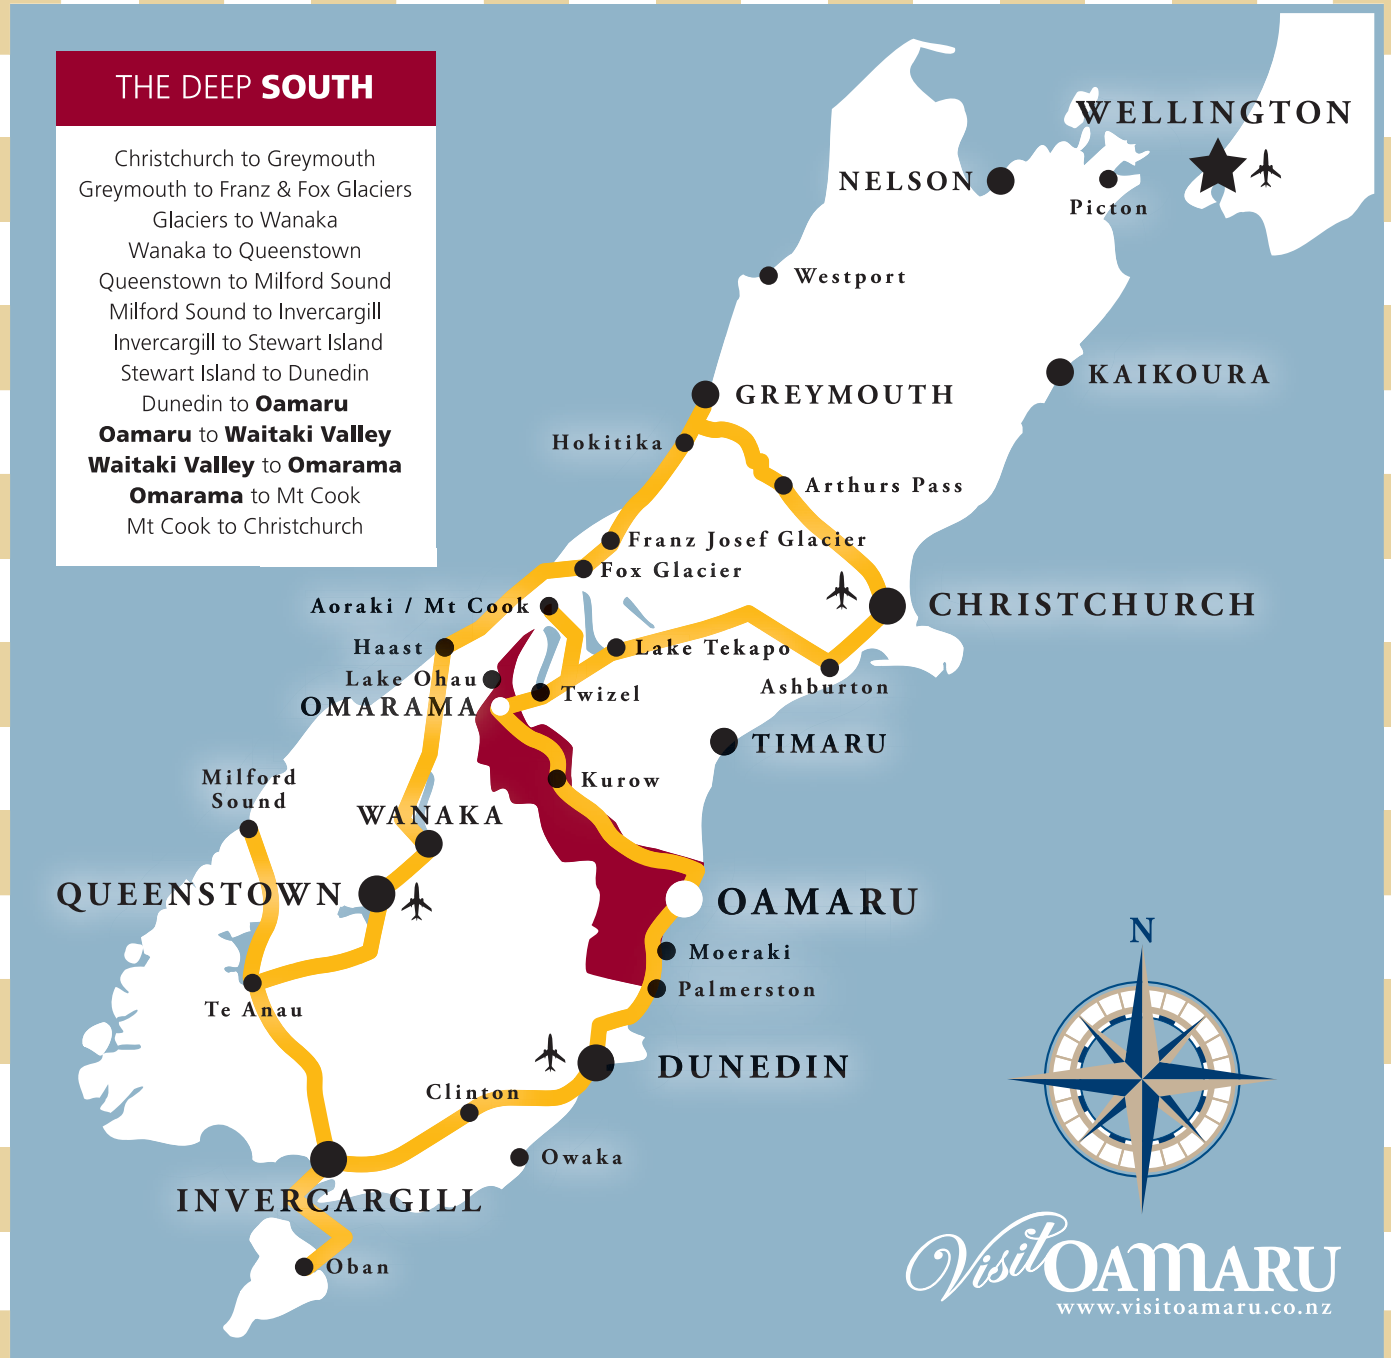

TOURING ROUTES - THE DEEP SOUTH

THE DEEP SOUTH

Christchurch to Greymouth
 Greymouth to Franz & Fox Glaciers
 Glaciers to Wanaka
 Wanaka to Queenstown
 Queenstown to Milford Sound
 Milford Sound to Invercargill
 Invercargill to Stewart Island
 Stewart Island to Dunedin
 Dunedin to **Oamaru**
Oamaru to Waitaki Valley
Waitaki Valley to Omarama
Omarama to Mt Cook
 Mt Cook to Christchurch

1 Thames Street, Oamaru 9400, New Zealand
 Tel: +64 3 434 1656 www.visitoamaru.co.nz